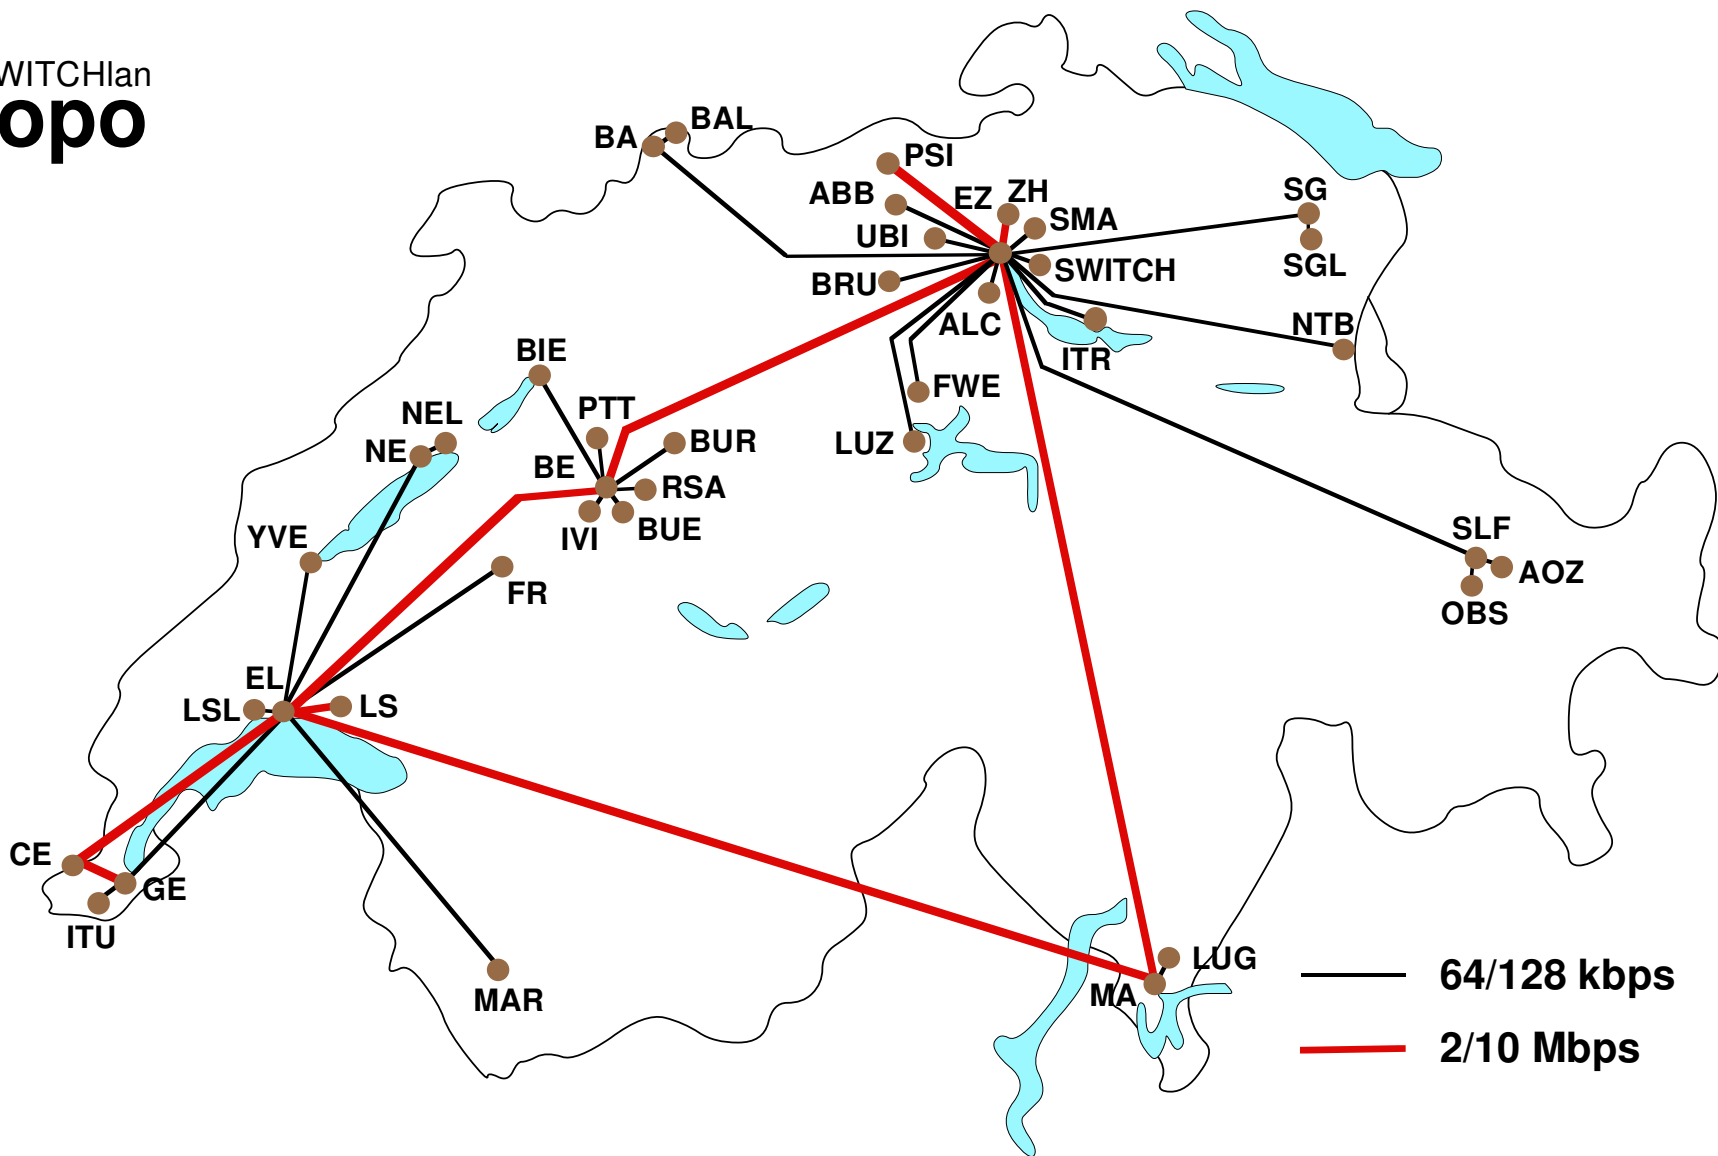

# SWITCHlan topo

December, 92 © T. Stalder <stalder@switch.ch>

The PostScript™ version of this map can be fetched  
by anonymous ftp from nic.switch.ch [130.59.1.40]  
in the directory /network/SWITCHlan/map